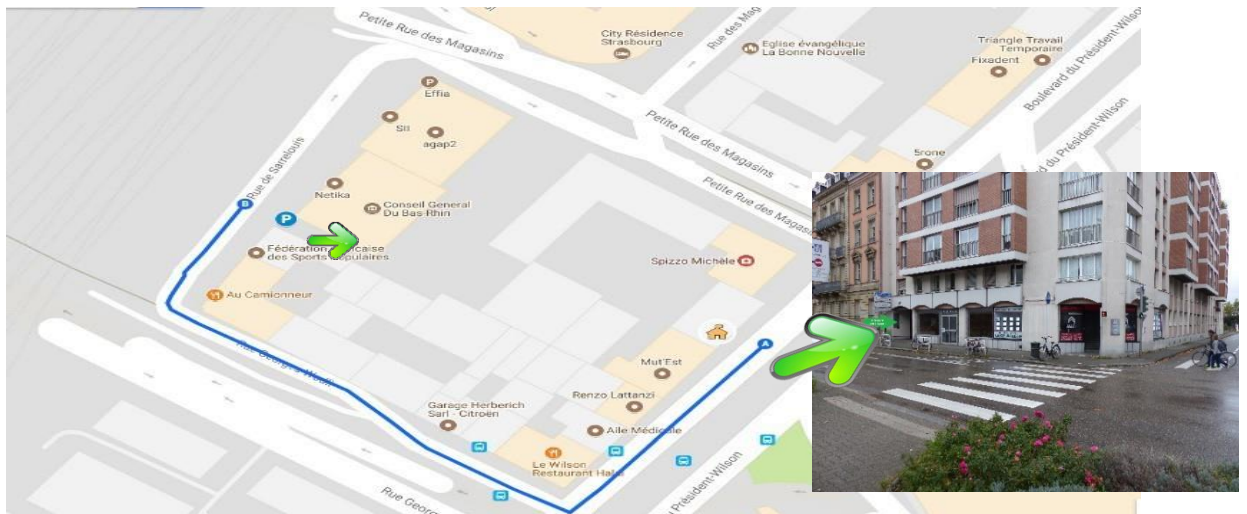

Access Guide to the Parking OBYHALLES

Map available on Googlemap on this link : <https://goo.gl/maps/6zyrJr6L7HQ2>

VIDEO AVAILABLE ON YOUTUBE : <https://www.youtube.com/watch?v=fbpPjLJws5A&t=20s>

First of all, you will have to pick up the remote of the parking and the keys of the apartment at 13A boulevard Wilson 67000 Strasbourg (use the arrival guide).

Then, go by car to the PARKING located **rue de Sarrelouis**

1. In the rue de Sarrelouis turn right in this alley

2. Drive slowly

3. Turn to the **left and **get down** in the Parking**

4. With the remote, open the door located on your **right, then **get inside** and turn **left****

5. Take **left again, go on until the end of the road and then **turn left** again.**

6. On your **right you will find the spot **Parking numéro 20****

To get in the apartment from the parking :

1. Go back to the entrance of the parking and take **left in front of the bicycles parking.**

2. **Down the parking, open the left door **WITH** the key of the building (**you will ALWAYS need this key to get inside and out of the parking**)**

3. Walk through the corridor, turn **right and get inside the elevator. The apartment is located on the **first floor**. (parking is on **level -1**).**