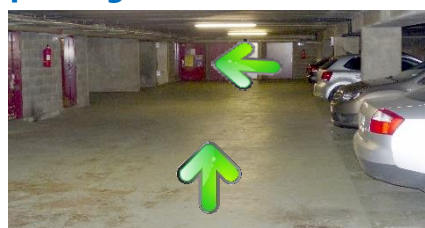

Then, go by car to the PARKING located **rue de Sarrelouis**

1. In the rue de Sarrelouis turn right in this alley

2. Drive slowly

3. Turn to the **left and **get down** in the Parking**

4. With the remote, open the door located on your **right, then **get inside** and turn **left****

5. Take **left again, go on until the end of the road and then **turn left** again.**

6. On your **right you will find the spot **Parking numéro 20****

To get in the apartment from the parking :

1. Go back to the entrance of the parking and take **left in front of the bicycles parking.**